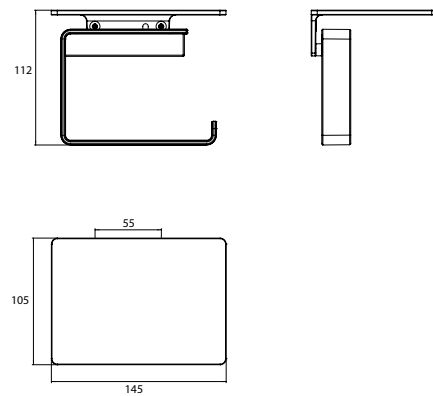

Papier holder with shelf chrome

Art.No.0598 001 03