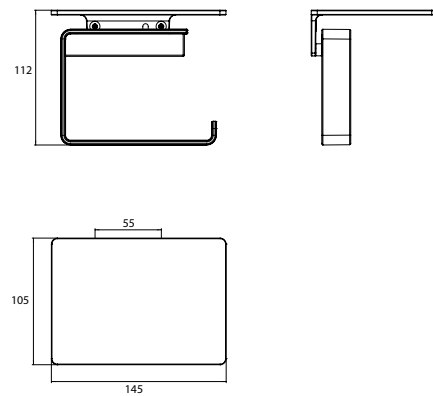

Papier holder with shelf black

Art.No.0598 133 03