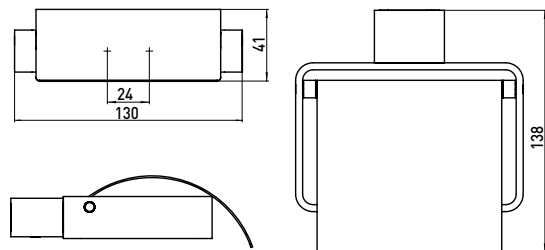

Paper holder with cover chrome

Art.No.0500 001 00