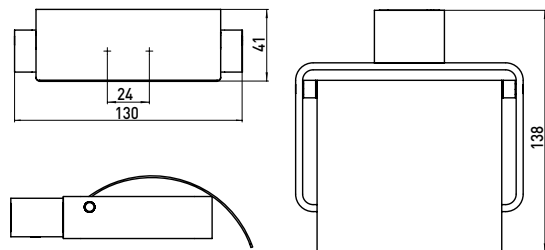

Paper holder with cover emco-steel

Art.No.0500 016 00