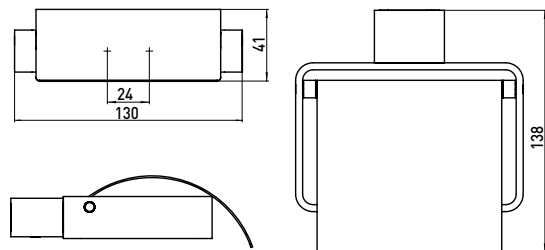

Paper holder with cover black

Art.No.0500 133 00