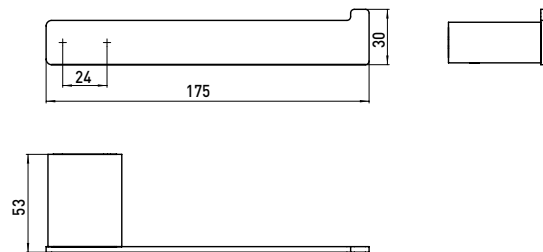

Spare paper holder chrome

Art.No.0505 001 00