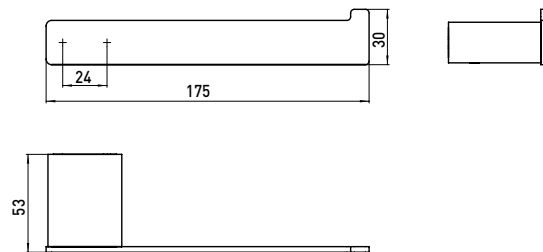

Spare paper holder emco-steel

Art.No.0505 016 00