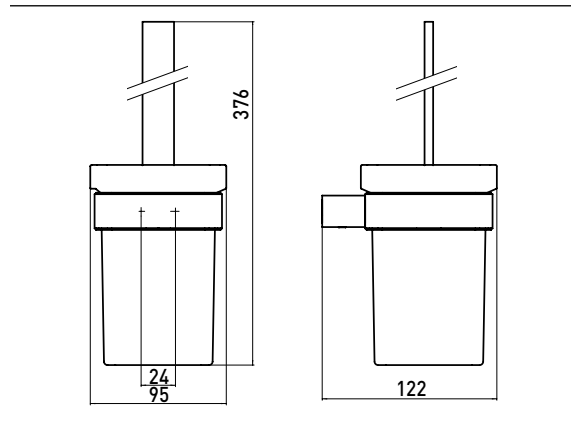

Toilet brush set, satin crystal glass, wall-mounted version chrome

Art.No.0515 001 00