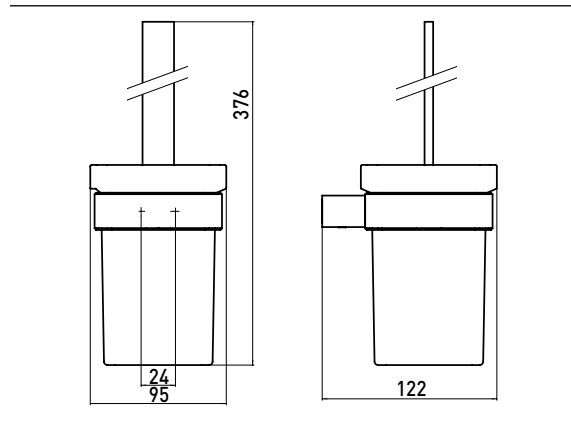

Toilet brush set, satin crystal glass, wall-mounted version emco-steel

Art.No.0515 016 00