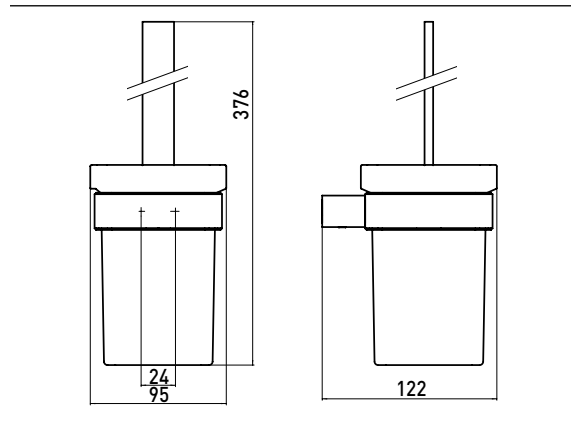

Toilet brush set, satin crystal glass, wall-mounted version black

Art.No.0515 133 00