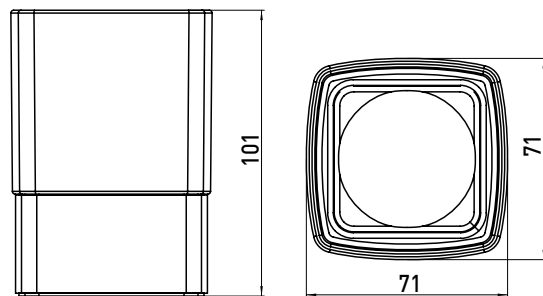

Glass holder, satin crystal, standing type chrome

Art.No.0520 001 01