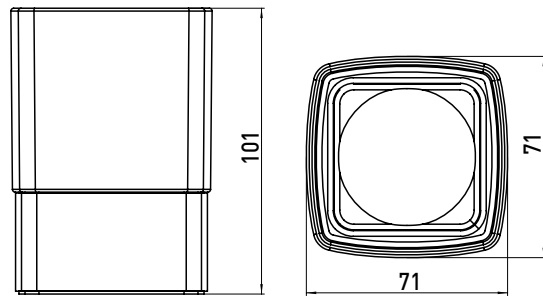

Glass holder, satin crystal, standing type emco-steel

Art.No.0520 016 01