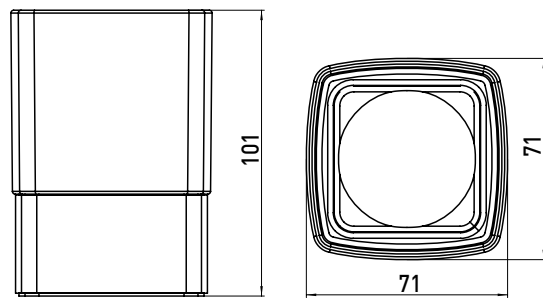

Glass holder, satin crystal, standing type black

Art.No.0520 133 01