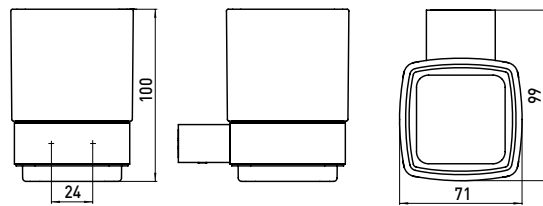

Glass holder, satin crystal chrome

Art.No.0520 001 00

wall mounted