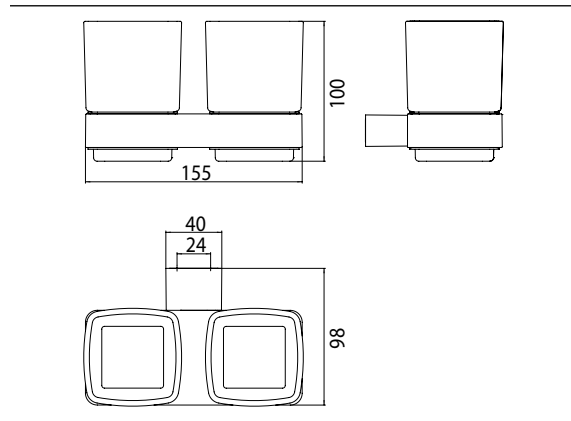

Double glass holder, satin crystal chrome

Art.No.0525 001 00

wall mounted