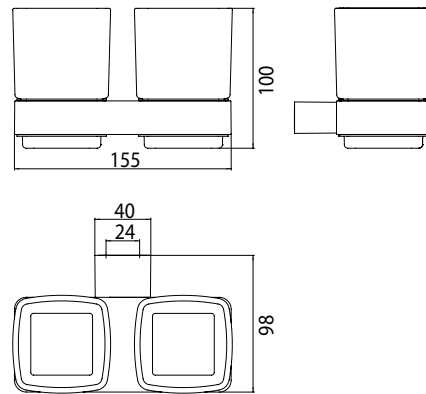

Double glass holder, satin crystal black

Art.No.0525 133 00

wall mounted