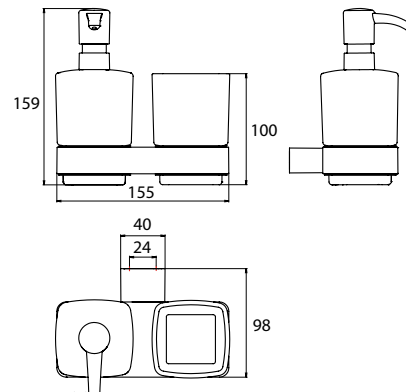

Glass holder / soap dispenser chrome

Art.No.0531 001 00

Satin crystal