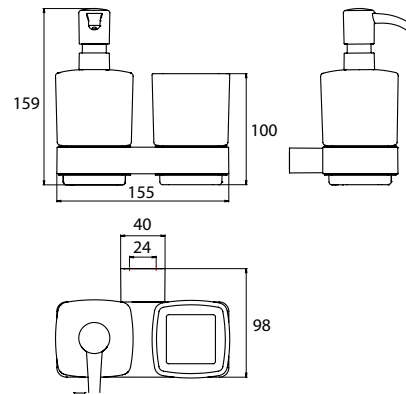

Glass holder / soap dispenser black

Art.No.0531 133 00

Satin crystal