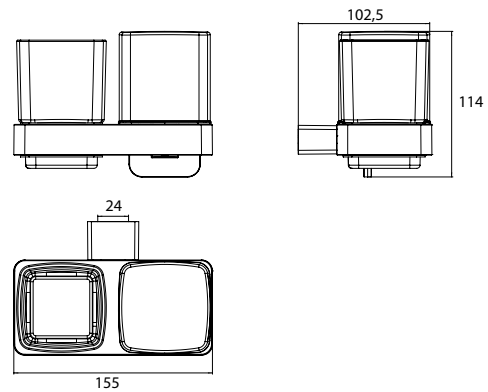

Glass holder / soap dispenser chrome

Art.No.0531 001 01

satin crystal / with satin crystal cup, Capacity: approx. 155 ml