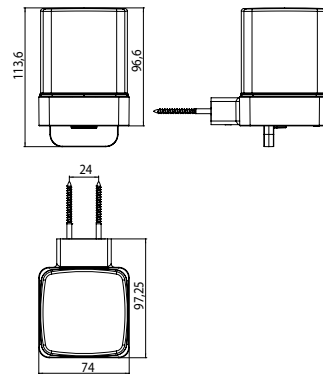

Liquid soap dispenser chrome

Art.No.0521 001 03

with satin crystal cup, Capacity: approx. 155 ml