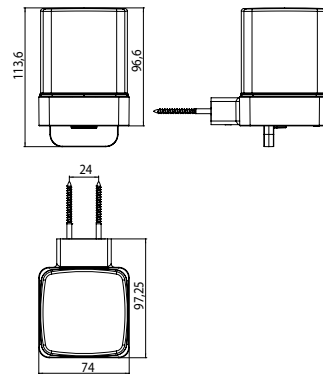

Liquid soap dispenser black

Art.No.0521 133 03

with satin crystal cup, Capacity: approx. 155 ml