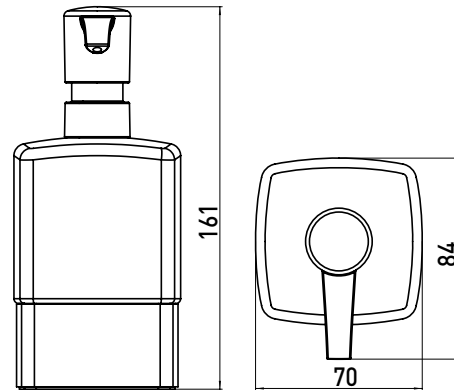

Liquid soap dispenser, container satin crystal, pump unit plastic emco-steel

Art.No.0521 016 01

standing type