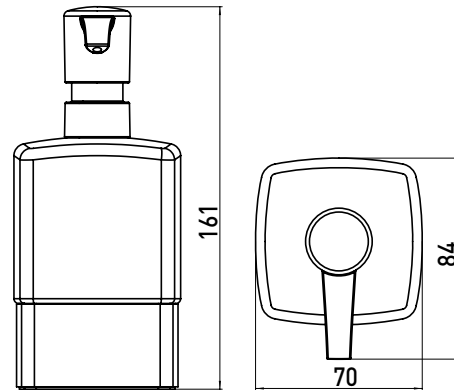

Liquid soap dispenser, container satin crystal, pump unit plastic black

Art.No.0521 133 02

standing type