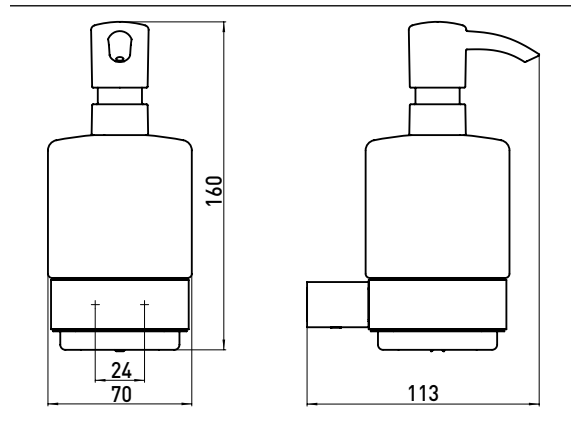

Liquid soap dispenser, container satin crystal, pump unit plastic chrome

Art.No.0521 001 01

wall mounted