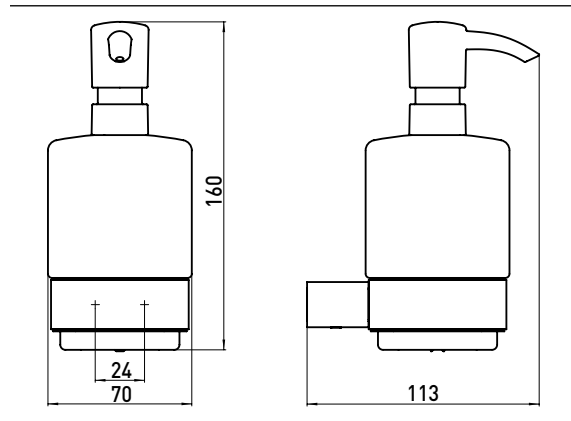

Liquid soap dispenser, container satin crystal, pump unit plastic emco-steel

Art.No.0521 016 00

wall mounted