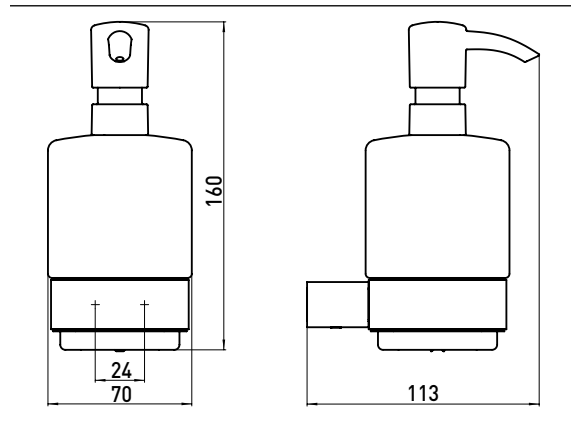

Liquid soap dispenser, container satin crystal, pump unit plastic black

Art.No.0521 133 01

wall mounted