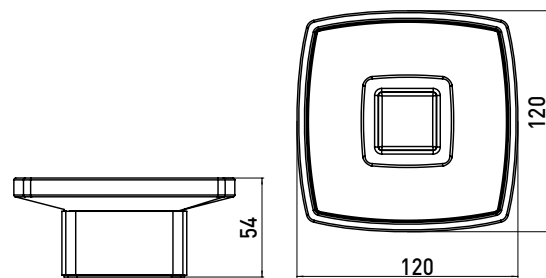

Soap holder emco-steel

Art.No.0530 016 01

Satin crystal, standing type