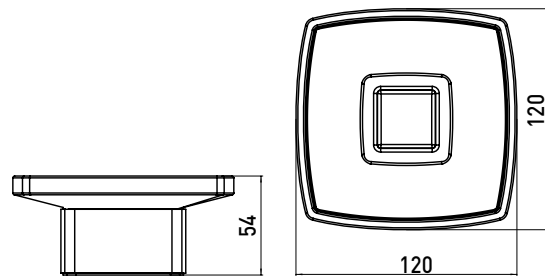

Soap holder black

Art.No.0530 133 01

Satin crystal, standing type