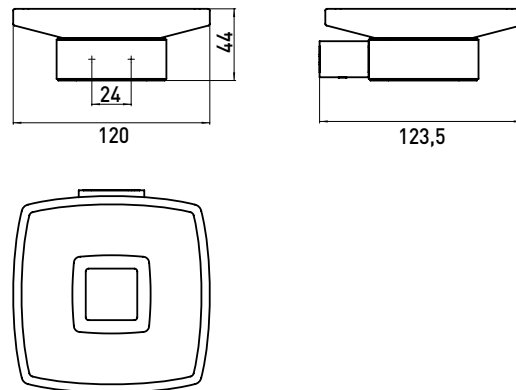

## Soap holder chrome

Art.No.0530 001 00

Satin crystal, wall mounted