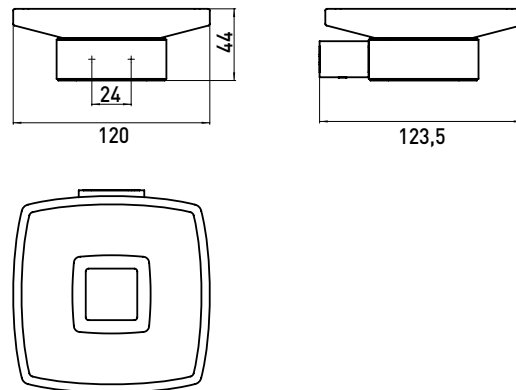

## Soap holder emco-steel

Art.No.0530 016 00

Satin crystal, wall mounted