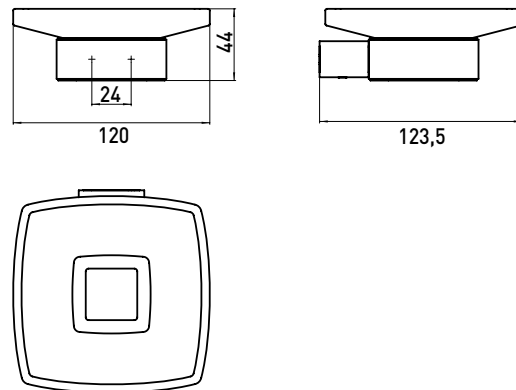

Soap holder black

Art.No.0530 133 00

Satin crystal, wall mounted