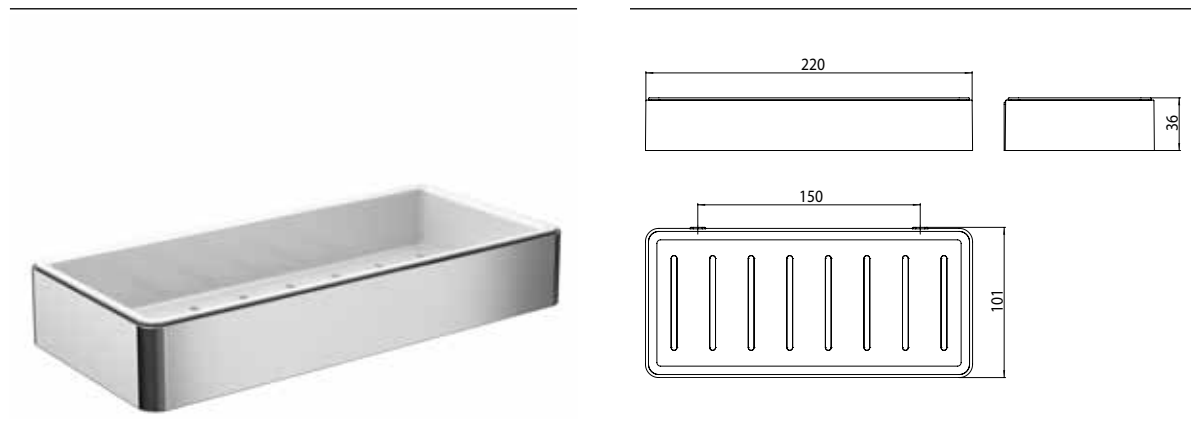

Sponge basket, with concealed wall attachment chrome/white

Art.No.0545 001 02

with detachable synthetic insert