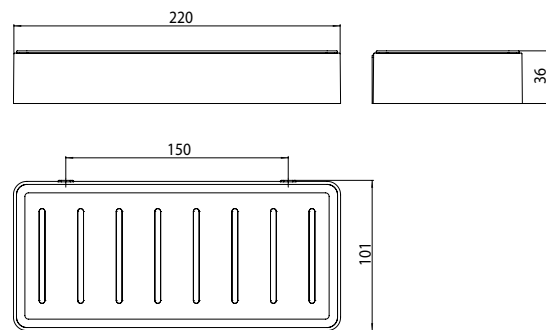

Sponge basket, with concealed wall attachment chrome/black

Art.No.0545 005 02

with detachable synthetic insert