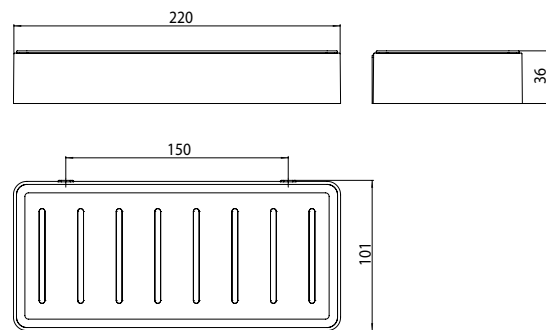

Sponge basket, with concealed wall attachment black/black

Art.No.0545 133 02

with detachable synthetic insert