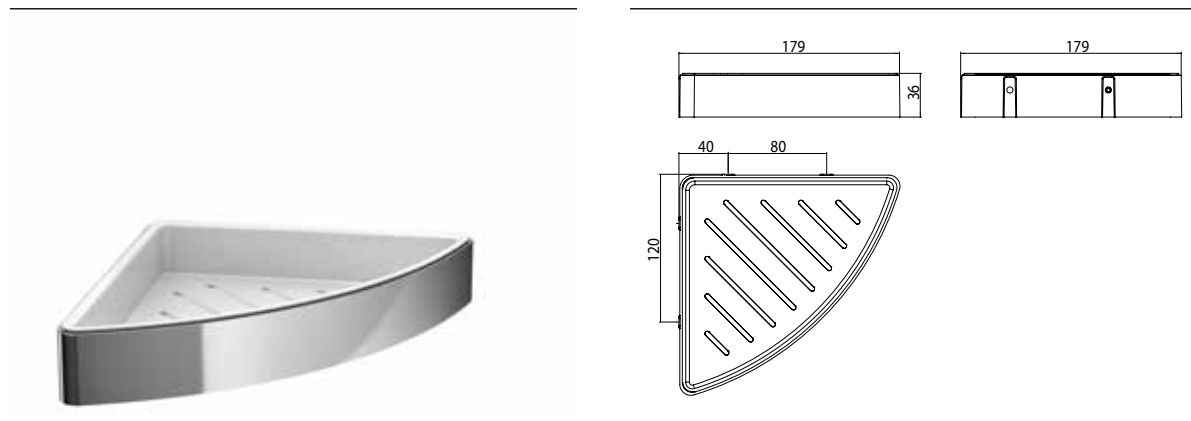

Corner sponge dish, hidden wall fastening chrome/white

Art.No.0545 001 03

with detachable synthetic insert