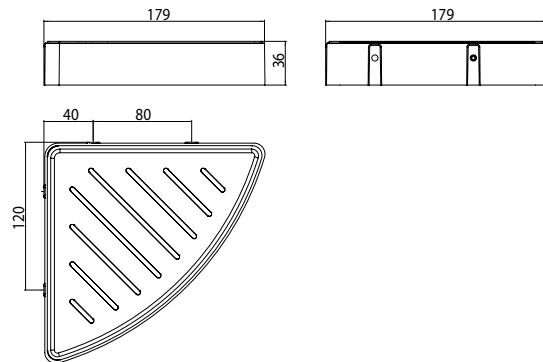

Corner sponge dish, hidden wall fastening chrome/black

Art.No.0545 005 03

with detachable synthetic insert