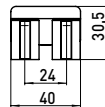

Towel holder, 337 mm emco-steel

Art.No.0550 016 31

swiveling