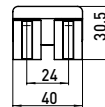

Towel holder, 337 mm black

Art.No.0550 133 31

swiveling