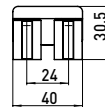

Towel holder, 437 mm emco-steel

Art.No.0550 016 41

swiveling