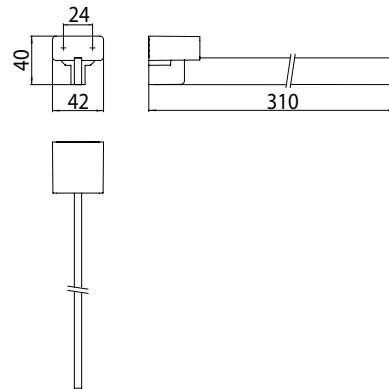

Towel holder chrome

Art.No.0550 001 32

310 mm, 1-arm, fixed