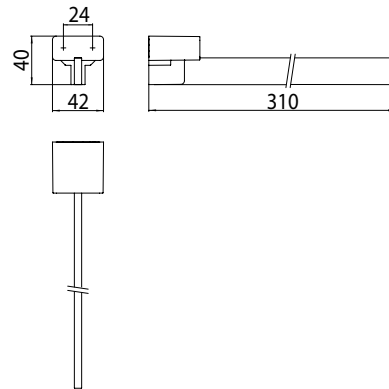

Towel holder black

Art.No.0550 133 32

310 mm, 1-arm, fixed