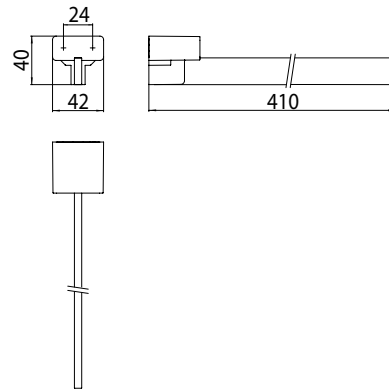

Towel holder chrome

Art.No.0550 001 42

410 mm, 1-arm, fixed