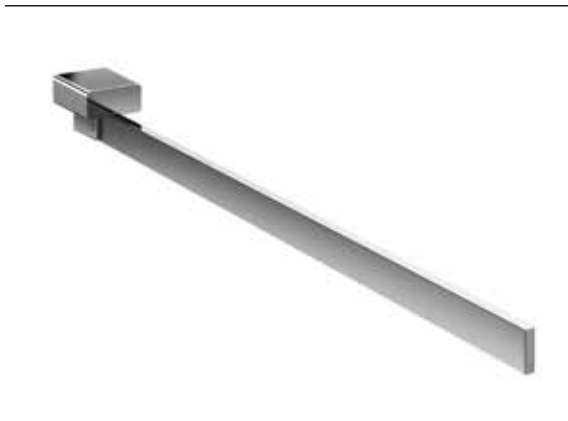

Towel holder chrome

Art.No.0550 001 42

410 mm, 1-arm, fixed