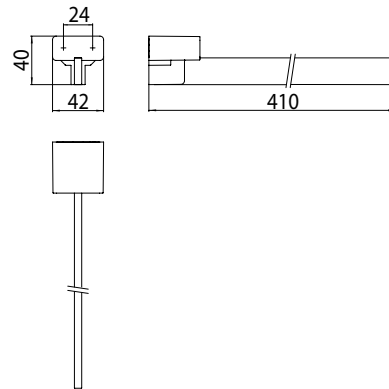

Towel holder black

Art.No.0550 133 42

410 mm, 1-arm, fixed