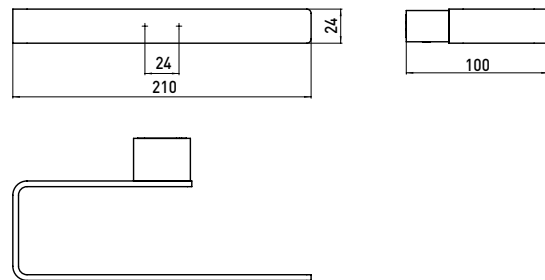

Towel ring, fixed chrome

Art.No.0555 001 00