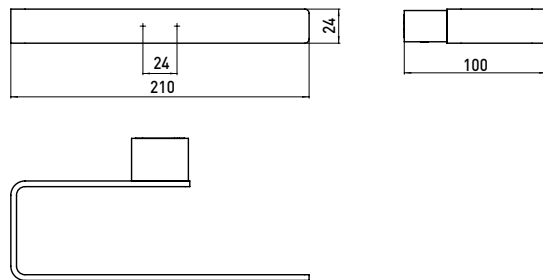

Towel ring, fixed emco-steel

Art.No.0555 016 00