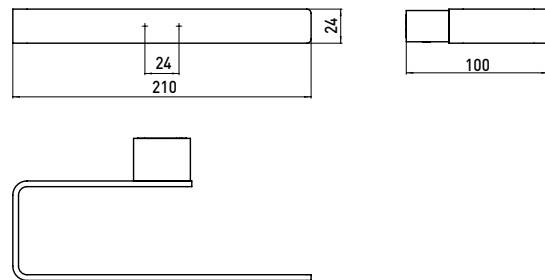

Towel ring, fixed black

Art.No.0555 133 00