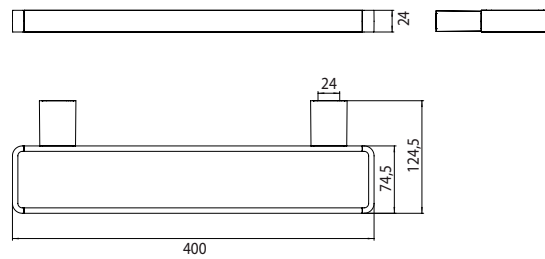

Rail system chrome

Art.No.0566 001 40

400 mm