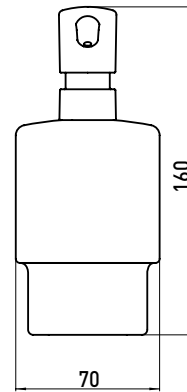

Liquid soap dispenser chrome

Art.No.0521 001 90

for rail system