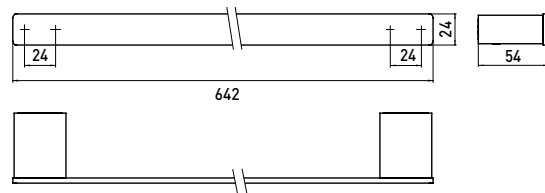

Bath towel holder 642 mm emco-steel

Art.No.0560 016 60