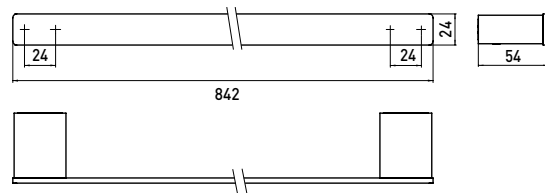

Bath towel holder 842 mm black

Art.No.0560 133 80